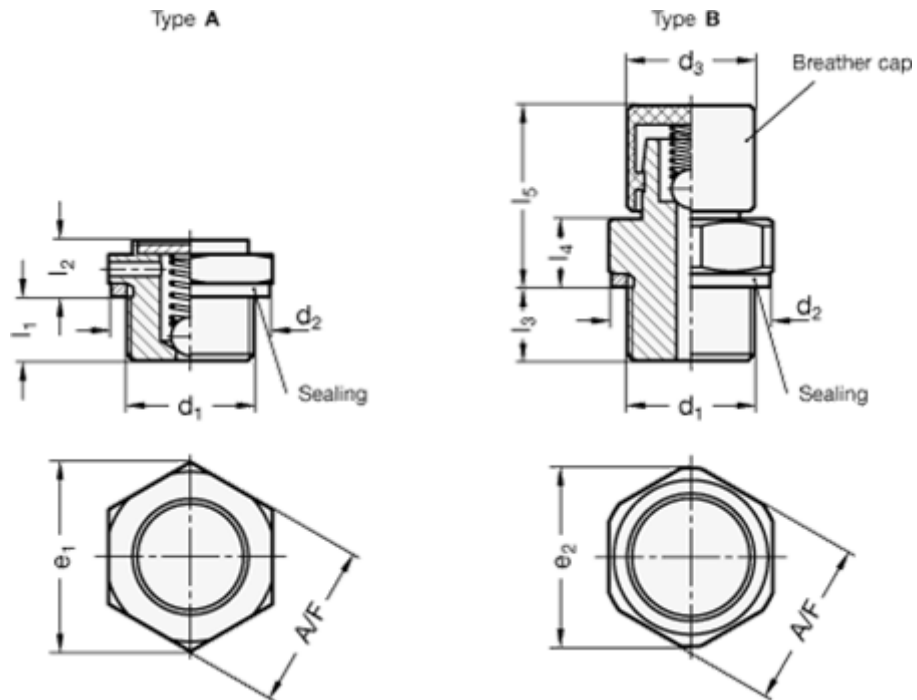

Data Sheet

Article number: 20883M1215160BMS

Description: E+G Udluftningsfilter - M12x1.5

Measures

	= -	l2	= 6
	= -	l3	= 7.5
A/F	= 17	l4	= 7
Air passage l/min.	= -	l5	= 19
d2	= 18	Opening pressure in mbar = Min. 160 - Max. 240. mbar	
d3	= 13	Thread d1 = M12x1.5	
e	= 18.5		
l1	= 6.5		